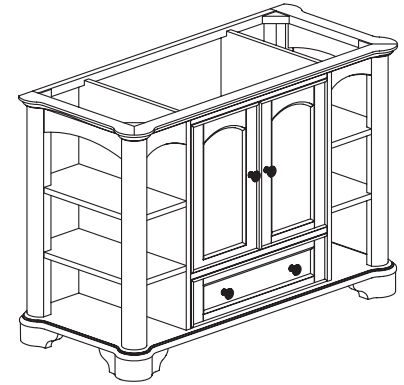

FEATURES

- Traditional vanity features shelves and doors
- Bottom drawer for additional storage
- All hardware features “soft-close”
- Mirror can be mounted horizontal or vertical

COLORS / FINISHES

- BN: Mahogany

NOMINAL DIMENSIONS

- 48” Width x 21” Depth x 34” Height

SPECIFIED MODEL

MODEL	DESCRIPTION	COLORS / FINISHES
V-WYNCOTE-48BN	48” WYNCOTE Vanity	<input type="checkbox"/> Mahogany

RECOMMENDED COMPONENTS		
M-WYNCOTE-36BN	36” WYNCOTE Mirror	<input type="checkbox"/> Mahogany
S-WYNCOTE-48BK	49” WYNCOTE Stone Top	<input type="checkbox"/> Black Granite
CUM152OV	Xylem Undermount Vitreous China Sink	
Drain Kit	Xylem Umbrella Drain	<input type="checkbox"/> Chrome <input type="checkbox"/> Brushed Nickel
Faucet	8” Widespread Faucet	<input type="checkbox"/> Chrome <input type="checkbox"/> Brushed Nickel