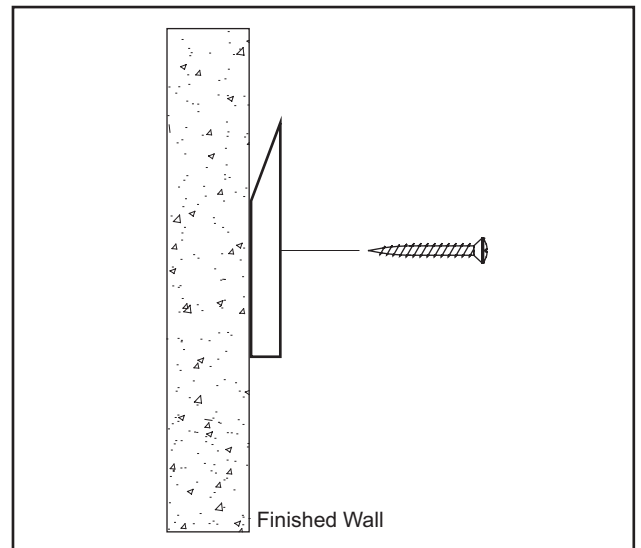

SUGGESTED TOOLS AND MATERIALS

PARTS / HARDWARE INCLUDED

2x

2x

MIRROR INSTALLATION

1