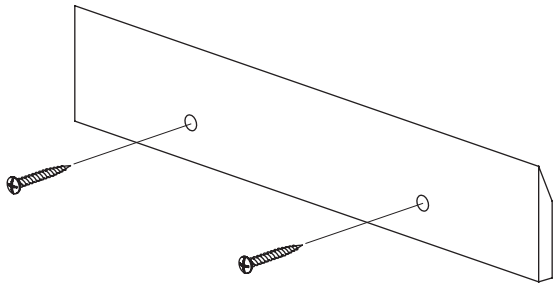

SUGGESTED TOOLS AND MATERIALS

PARTS / HARDWARE INCLUDED

2x

2x

MIRROR INSTALLATION

1