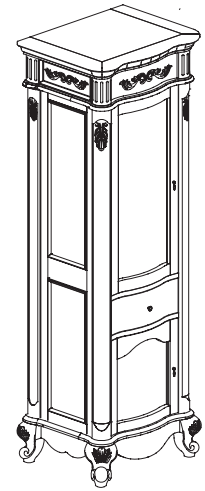

FEATURES

- Hand turned traditional design
- Vanity available in five sizes – 24", 30", 36", 48" and 60"
- Available in Antique Cherry Spice or Antique Bisque
- Linen tower complemented by matching vanity and mirror

COLORS / FINISHES

- BN: Antique Cherry Spice
- WT: Antique Bisque

NOMINAL DIMENSIONS

- 24" Width x 19" Depth x 72" Height

SPECIFIED MODEL

MODEL	DESCRIPTION	COLORS / FINISHES	
LT-WINDSOR-24BN / WT	24" WINDSOR Linen Tower	<input type="checkbox"/> Antique Cherry Spice	<input type="checkbox"/> Antique White

RECOMMENDED COMPONENTS			
V-WINDSOR-60BN / WT	60" WINDSOR Vanity	<input type="checkbox"/> Antique Cherry Spice	<input type="checkbox"/> Antique White
M-WINDSOR-24BN / WT	24" Mirror	<input type="checkbox"/> Antique Cherry Spice	<input type="checkbox"/> Antique White
S-WINDSOR-60BN / WT	61" Stone Top	<input type="checkbox"/> Imperial Brown	<input type="checkbox"/> Snow Leopard
CUM152OV	15" Ceramic Undermount x 2	<input type="checkbox"/> White	
Faucet	Xylem Widespread Faucet	<input type="checkbox"/> Chrome	<input type="checkbox"/> Brushed Nickel
Drain Kit	Xylem Umbrella Drain	<input type="checkbox"/> Chrome	<input type="checkbox"/> Brushed Nickel