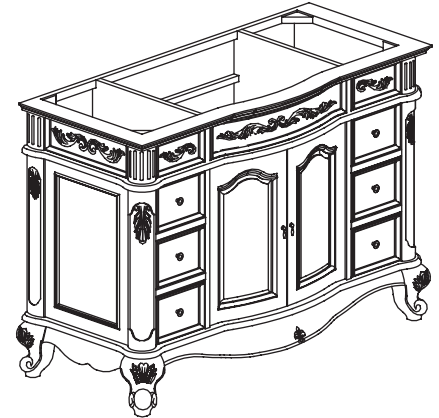

FEATURES

- Hand turned traditional design
- Available in four sizes – 24”, 30”, 36” and 48”
- Available in Antique Cherry Spice or Antique Bisque
- Complemented by matching linen tower and mirror

COLORS / FINISHES

- BN: Antique Cherry Spice
- WT: Antique Bisque

NOMINAL DIMENSIONS

- 48" Width x 21.5" Depth x 34" Height

SPECIFIED MODEL

MODEL	DESCRIPTION	COLORS / FINISHES
V-WINDSOR-48WT	WINDSOR - 48" Vanity	<input type="checkbox"/> Antique Bisque

RECOMMENDED COMPONENTS		
S-WINDSOR-48WT	48" Stone Top	<input type="checkbox"/> Snow Leopard
M-WINDSOR-48WT	48" Mirror	<input type="checkbox"/> Antique Bisque
LT-WINDSOR-20WT	20" Linen Tower	<input type="checkbox"/> Antique Bisque
CUM177OV	18" Ceramic Undermount	<input type="checkbox"/> White
Faucet	Xylem Widespread Faucet	<input type="checkbox"/> Chrome <input type="checkbox"/> Brushed Nickel
Drain Kit	Xylem Umbrella Drain	<input type="checkbox"/> Chrome <input type="checkbox"/> Brushed Nickel