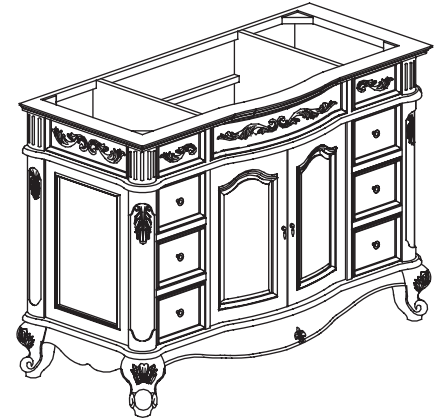

FEATURES

- Hand turned traditional design
- Available in four sizes – 24", 30", 36" and 48"
- Available in Antique Cherry Spice or Antique Bisque
- Complemented by matching linen tower and mirror

COLORS / FINISHES

- BN: Antique Cherry Spice
- WT: Antique Bisque

NOMINAL DIMENSIONS

- 48" Width x 21.5" Depth x 34" Height

SPECIFIED MODEL

MODEL	DESCRIPTION	COLORS / FINISHES
V-WINDSOR-48BN	WINDSOR - 48" Vanity	<input type="checkbox"/> Antique Cherry Spice

RECOMMENDED COMPONENTS		
S-WINDSOR-48BN	48" Stone Top	<input type="checkbox"/> Imperial Brown
M-WINDSOR-48BN	48" Mirror	<input type="checkbox"/> Antique Cherry Spice
LT-WINDSOR-20BN	20" Linen Tower	<input type="checkbox"/> Antique Cherry Spice
CUM177OV	18" Ceramic Undermount	<input type="checkbox"/> White
Faucet	Xylem Widespread Faucet	<input type="checkbox"/> Chrome <input type="checkbox"/> Brushed Nickel
Drain Kit	Xylem Umbrella Drain	<input type="checkbox"/> Chrome <input type="checkbox"/> Brushed Nickel