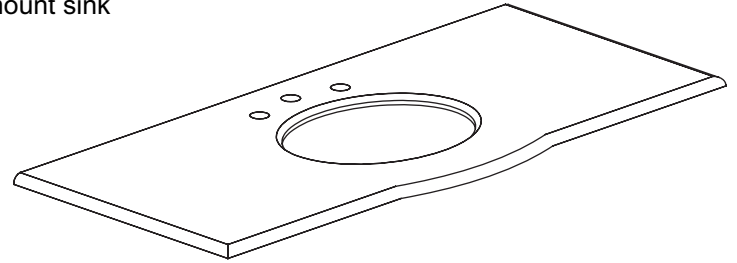

## FEATURES

- Natural Imperial Brown or Snow Leopard Granite
- Natural surface markings and variations
- Top pre-cut for 3-hole widespread faucet and 18" undermount sink
- Backsplash included

## COLORS / FINISHES

- BN: Imperial Brown
- WT: Snow Leopard

## NOMINAL DIMENSIONS

- 49" Width x 22" Depth x 0.7" Thickness