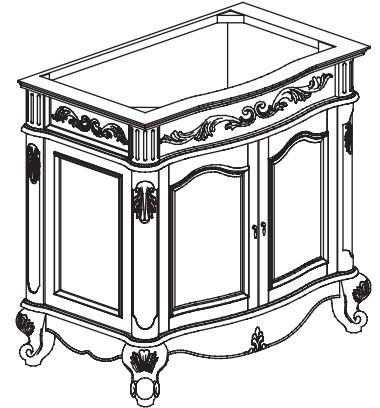

FEATURES

- Hand turned traditional design
- Available in four sizes – 24", 30", 36" and 48"
- Available in Antique Cherry Spice or Antique Bisque
- Complemented by matching linen tower and mirror

COLORS / FINISHES

- BN: Antique Cherry Spice
- WT: Antique Bisque

NOMINAL DIMENSIONS

- 36" Width x 21.5" Depth x 34" Height

SPECIFIED MODEL

MODEL	DESCRIPTION	COLORS / FINISHES
V-WINDSOR-36WT	WINDSOR - 36" Vanity	<input type="checkbox"/> Antique Bisque

RECOMMENDED COMPONENTS		
S-WINDSOR-36WT	36" Stone Top	<input type="checkbox"/> Snow Leopard
M-WINDSOR-36WT	36" Mirror	<input type="checkbox"/> Antique Bisque
LT-WINDSOR-20WT	20" Linen Tower	<input type="checkbox"/> Antique Bisque
CUM177OV	18" Ceramic Undermount	<input type="checkbox"/> White
Faucet	Xylem Widespread Faucet	<input type="checkbox"/> Chrome <input type="checkbox"/> Brushed Nickel
Drain Kit	Xylem Umbrella Drain	<input type="checkbox"/> Chrome <input type="checkbox"/> Brushed Nickel