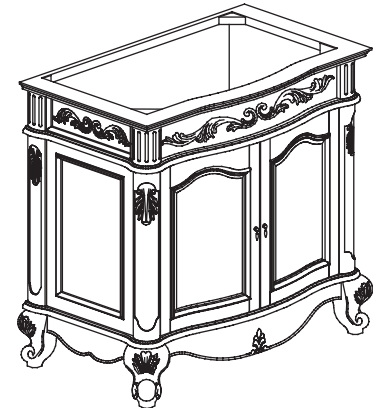

### FEATURES

- Hand turned traditional design
- Available in four sizes – 24", 30", 36" and 48"
- Available in Antique Cherry Spice or Antique Bisque
- Complemented by matching linen tower and mirror

### NOMINAL DIMENSIONS

- 36" Width x 21.5" Depth x 34" Height