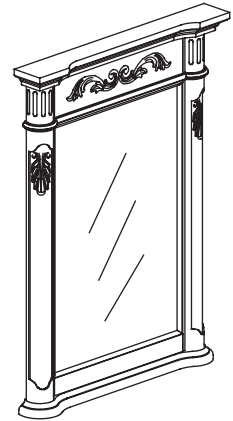

## FEATURES

- Hand turned traditional design
- Mirror available in four sizes – 24”, 30” and 36”
- Available in Antique Cherry Spice or Antique Bisque
- Complemented by matching linen tower and vanity

## NOMINAL DIMENSIONS

- 30" Width x 3.2" Depth x 34" Height

## SPECIFIED MODEL

MODEL	DESCRIPTION	COLORS / FINISHES
M-WINDSOR-30WT	30" Mirror	<input type="checkbox"/> Antique Bisque

RECOMMENDED COMPONENTS		
V-WINDSOR-30WT	30" Vanity	<input type="checkbox"/> Antique Bisque
S-WINDSOR-30WT	30" Stone Top	<input type="checkbox"/> Snow Leopard
LT-WINDSOR-20WT	20" Linen Tower	<input type="checkbox"/> Antique Bisque
CUM177OV	18" Ceramic Undermount	<input type="checkbox"/> White
Faucet	Xylem Widespread Faucet	<input type="checkbox"/> Chrome <input type="checkbox"/> Brushed Nickel
Drain Kit	Xylem Umbrella Drain	<input type="checkbox"/> Chrome <input type="checkbox"/> Brushed Nickel