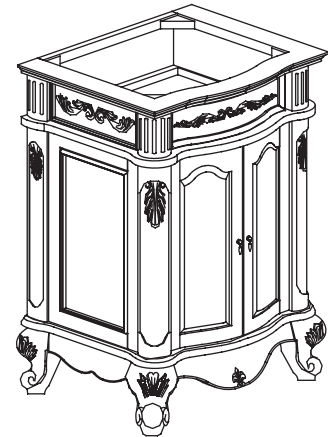

FEATURES

- Hand turned traditional design
- Available in four sizes – 24", 30", 36" and 48"
- Available in Antique Cherry Spice or Antique Bisque
- Complemented by matching linen tower and mirror

COLORS / FINISHES

- BN: Antique Cherry Spice
- WT: Antique Bisque

NOMINAL DIMENSIONS

- 24" Width x 20" Depth x 34" Height

SPECIFIED MODEL

MODEL	DESCRIPTION	COLORS / FINISHES
V-WINDSOR-24WT	WINDSOR - 24" Vanity	<input type="checkbox"/> Antique Bisque

RECOMMENDED COMPONENTS		
S-WINDSOR-24WT	24" Stone Top	<input type="checkbox"/> Snow Leopard
M-WINDSOR-24WT	24" Mirror	<input type="checkbox"/> Antique Bisque
LT-WINDSOR-20WT	20" Linen Tower	<input type="checkbox"/> Antique Bisque
CUM152OV	15" Ceramic Undermount	<input type="checkbox"/> White
Faucet	Xylem Widespread Faucet	<input type="checkbox"/> Chrome <input type="checkbox"/> Brushed Nickel
Drain Kit	Xylem Umbrella Drain	<input type="checkbox"/> Chrome <input type="checkbox"/> Brushed Nickel