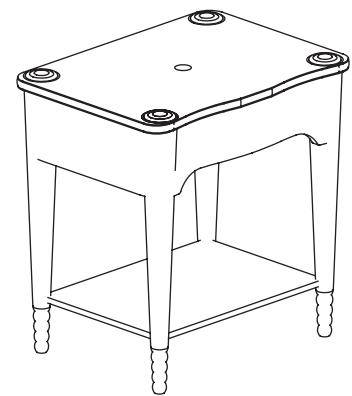

FEATURES

- Elegant Italianate design
- Rich lacquered wood with details in gold foil
- Matching Venice Vessel available
- Complemented by matching mirror

COLORS / FINISHES

- DK: Lacquered Italian Cherry and Gold Foil

NOMINAL DIMENSIONS

- 30" Width x 22" Depth x 31.5" Height

SPECIFIED MODEL

MODEL	DESCRIPTION	COLORS / FINISHES
V-VENICE-30DK	VENICE Vanity Stand	<input type="checkbox"/> Italian Cherry

RECOMMENDED COMPONENTS		
M-VENICE-28DK	VENICE Mirror	<input type="checkbox"/> Italian Cherry
ONVE170CBR	Round Stone Vessel	<input type="checkbox"/> Onyx
Faucet	Xylem Cylinder Faucet	<input type="checkbox"/> Chrome <input type="checkbox"/> Brushed Nickel
Drain Kit	Xylem Umbrella Drain	<input type="checkbox"/> Chrome <input type="checkbox"/> Brushed Nickel
Mounting Ring	Xylem Mounting Ring	<input type="checkbox"/> Chrome <input type="checkbox"/> Brushed Nickel