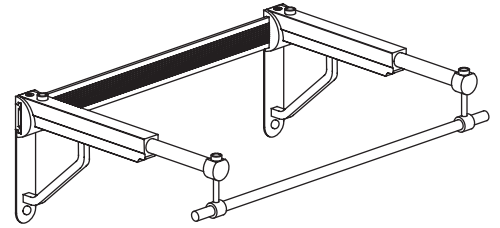

FEATURES

- Great contemporary design
- Aluminum and chromed brass stand
- Designed for Xylem Glass Top
- Complemented by matching shelf and mirror

COLORS / FINISHES

- Aluminum & Chrome

NOMINAL DIMENSIONS

- 27.6" Width x 20.3" Depth x 10" Height

SPECIFIED MODEL

MODEL	DESCRIPTION	COLORS / FINISHES
V-METAL-30	Metal One Wall Mount Bracket	<input type="checkbox"/> Aluminum & Chrome

RECOMMENDED COMPONENTS				
Mirror	Metal One Mirror with Color Strip and Shelf	<input type="checkbox"/> Black	<input type="checkbox"/> White	<input type="checkbox"/> Yellow
Bottom Shelf	Metal One Glass Shelf	<input type="checkbox"/> Black	<input type="checkbox"/> White	<input type="checkbox"/> Yellow
Glass Top	Xylem Glass Top with Square Bowl	<input type="checkbox"/> Black	<input type="checkbox"/> White	<input type="checkbox"/> Yellow
Faucet	Xylem Small Cylinder Faucet	<input type="checkbox"/> Chrome	<input type="checkbox"/> Brushed Nickel	
Drain Kit	Xylem Umbrella Drain	<input type="checkbox"/> Chrome	<input type="checkbox"/> Brushed Nickel	