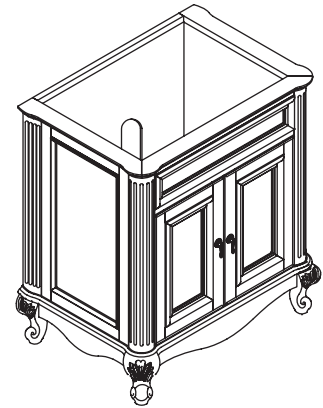

FEATURES

- Rustic sophistication with distressed finish
- Interior drawer for convenient storage
- All hardware contains "Soft-Close" feature
- Complemented by matching mirror

COLORS / FINISHES

- BN: Distressed Maple

NOMINAL DIMENSIONS

- 30" Width x 21" Depth x 34" Height

SPECIFIED MODEL

MODEL	DESCRIPTION	COLORS / FINISHES
V-MANOR-30BN	30" MANOR Vanity	<input type="checkbox"/> Distressed Maple

RECOMMENDED COMPONENTS		
M-MANOR-30BN	30" MANOR Mirror	<input type="checkbox"/> Distressed Maple
Counter Top	Any 31" Glass or Stone or REFLEX Vanity Top	
Sink	Undermount Sink	
Drain Kit	Xylem Umbrella Drain	<input type="checkbox"/> Chrome <input type="checkbox"/> Brushed Nickel