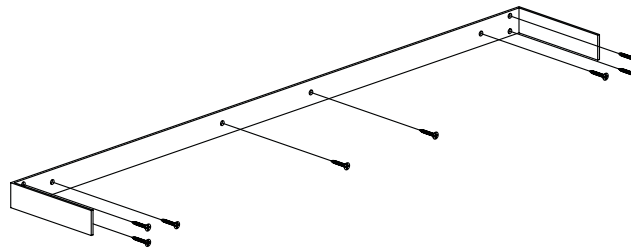

SUGGESTED TOOLS AND MATERIALS

PARTS / HARDWARE INCLUDED

200001

8x

115010

8x

MIRROR INSTALLATION

1

2

3