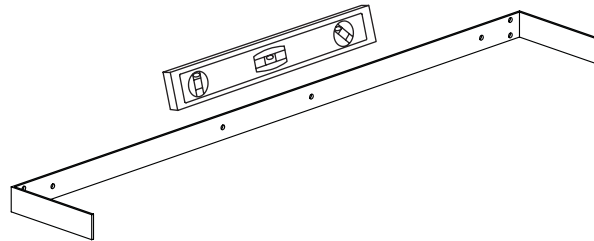

SUGGESTED TOOLS AND MATERIALS

PARTS / HARDWARE INCLUDED

200001

8x

115010

8x

MIRROR INSTALLATION

1