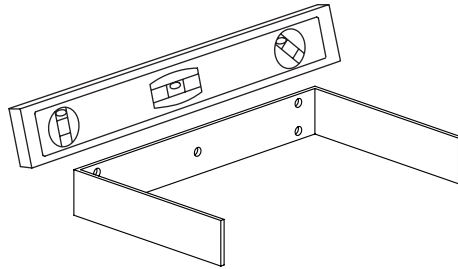

SUGGESTED TOOLS AND MATERIALS

Philips Screwdriver

Level

Drill

Tape Measure

Safety Glasses

PARTS / HARDWARE INCLUDED

200001

5x

115010

5x

MIRROR INSTALLATION

1

2

3