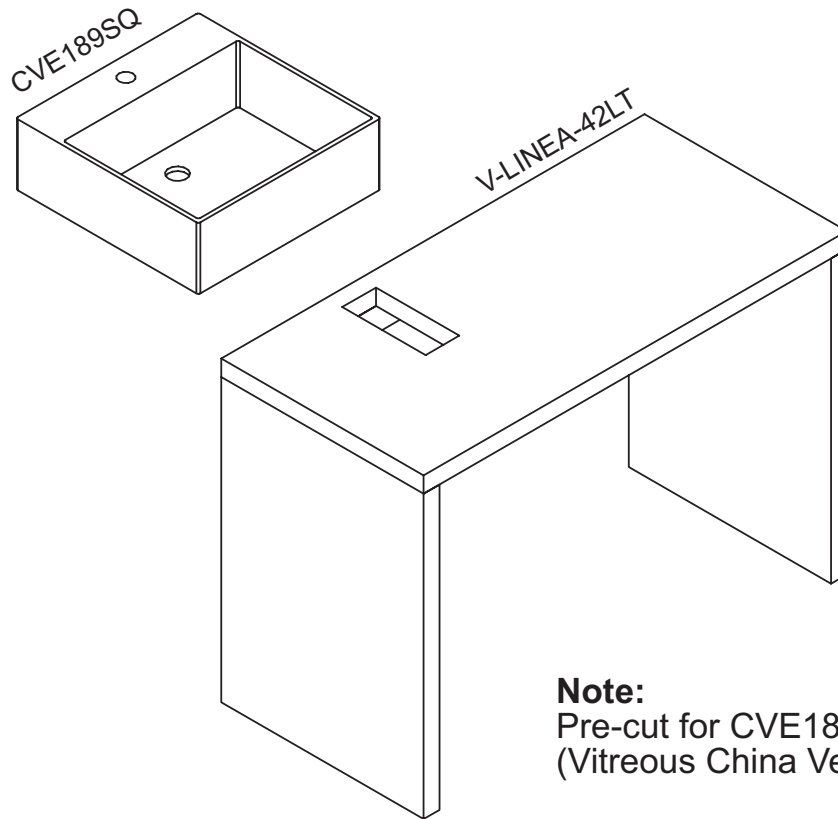

PRODUCT DIAGRAM

Note:
Pre-cut for CVE189SQ
(Vitreous China Vessel Lavatory)

CUTOUT SPECIFICATION