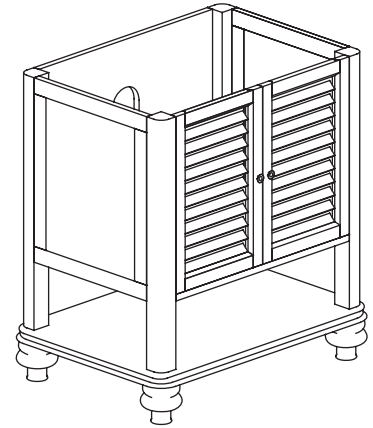

FEATURES

- Caribbean influenced design
- Create many different looks
- Available in Weathered Dune or Tropical White
- Complemented by matching hutch and mirror

COLORS / FINISHES

- BN: Weather Dune
- WT: Tropical White

NOMINAL DIMENSIONS

- 30" Width x 22" Depth x 34" Height

SPECIFIED MODEL

MODEL	DESCRIPTION	COLORS / FINISHES
V-ISLANDER-30BN	30" ISLANDER Vanity	<input type="checkbox"/> Weather Dune
V-ISLANDER-30WT	30" ISLANDER Vanity	<input type="checkbox"/> Tropical White

RECOMMENDED COMPONENTS		
M-ISLANDER-30BN / WT	30" ISLANDER Mirror	<input type="checkbox"/> Weather Dune <input type="checkbox"/> Tropical White
UNDERMOUNT OPTION		
Stone Top	31" Stone Top for Undermount Sink	<input type="checkbox"/> Black Granite <input type="checkbox"/> White Marble
CUM177OV	18" Ceramic Undermount Sink	<input type="checkbox"/> White
SEMI-RECESSED OPTION		
H-ISLANDER-30BN / WT	31" ISLANDER Hutch	<input type="checkbox"/> Weather Dune <input type="checkbox"/> Tropical White
S-ISLANDER-31BK	ISLANDER 31" Stone Top (for CSR169RD)	<input type="checkbox"/> Black Granite
CSR169RD	Semi-Recessed Round Ceramic Vessel	<input type="checkbox"/> White