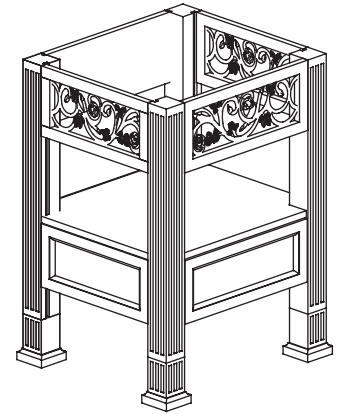

### FEATURES

- Signature design with cast iron floral inserts
- Can be matched with Xylem tops and bowls
- “Adjust-a-leg” feature for use with vessels or undermounts
- Complemented by matching mirror

### NOMINAL DIMENSIONS

- 24" Width x 21.5" Depth x 34" Height (with adjustable leg)
- 24" Width x 21.5" Depth x 29" Height (without adjustable leg)

### SPECIFIED MODEL

MODEL	DESCRIPTION	COLORS / FINISHES
V-IRIS-24BN	24" IRIS Vanity Stand	<input type="checkbox"/> Cinnibrown

RECOMMENDED COMPONENTS		
M-IRIS-24BN	24" IRIS Mirror	<input type="checkbox"/> Cinnibrown
Counter Top (Undermount)	Any 25" Glass or Stone or REFLEX Vanity Top	
Counter Top (Vessel)	Any 25" Glass or Stone or REFLEX Vessel Top	
Sink	Undermount Sink or any Vessel Sink	
Drain Kit	Xylem Umbrella Drain	<input type="checkbox"/> Chrome <input type="checkbox"/> Brushed Nickel
Mounting Ring (Vessel)	Xylem Mounting Ring (for vessel sink)	<input type="checkbox"/> Chrome <input type="checkbox"/> Brushed Nickel