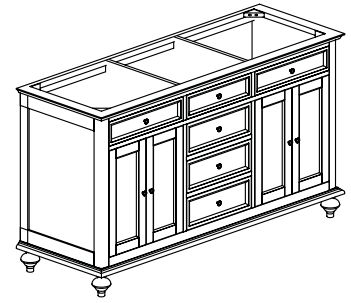

## FEATURES

- Elegant Americana design
- Available in five standard sizes – 24", 30", 36", 48" and 60"
- Available in rich Espresso finish
- Complemented by linen tower and matching mirror

## NOMINAL DIMENSIONS

- 60" Width x 21" Depth x 34" Height