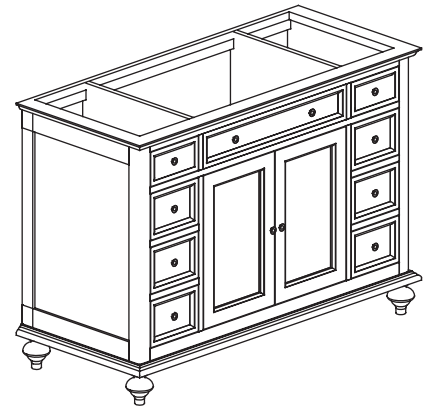

## FEATURES

- Elegant Americana design
- Available in four standard sizes – 24”, 30”, 36” and 48”
- Available in rich Espresso finish
- Complemented by linen tower and matching mirror

## NOMINAL DIMENSIONS

- 48" Width x 21" Depth x 34" Height