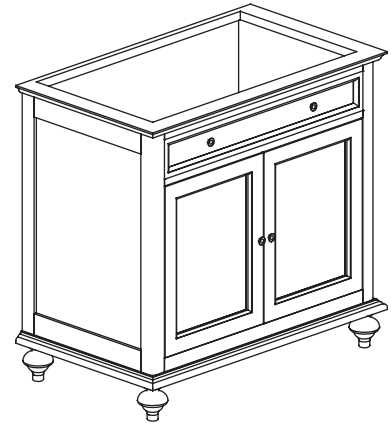

## FEATURES

- Elegant Americana design
- Available in four standard sizes – 24", 30", 36" and 48"
- Available in rich Espresso finish
- Complemented by linen tower and matching mirror

## NOMINAL DIMENSIONS

- 36" Width x 21" Depth x 34" Height