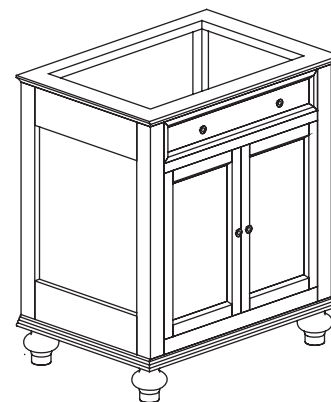

FEATURES

- Elegant Americana design
- Available in four standard sizes – 24”, 30”, 36” and 48”
- Available in rich Espresso finish
- Complemented by linen tower and matching mirror

COLORS / FINISHES

- DK: Espresso

NOMINAL DIMENSIONS

- 30" Width x 21" Depth x 34" Height

SPECIFIED MODEL

MODEL	DESCRIPTION	COLORS / FINISHES
V-GLENAYRE-30DK	GLENAYRE - 30" Vanity	<input type="checkbox"/> Espresso

RECOMMENDED COMPONENTS		
GRUT310BK	31" Stone Top	<input type="checkbox"/> Black Granite
M-GLENAYRE-30DK	30" Mirror	<input type="checkbox"/> Espresso
LT-GLENAYRE-20DK	20" Linen Tower	<input type="checkbox"/> Espresso
CUM177OV	18" Ceramic Undermount	<input type="checkbox"/> White
Faucet	Xylem Widespread Faucet	<input type="checkbox"/> Chrome <input type="checkbox"/> Brushed Nickel
Drain Kit	Xylem Umbrella Drain	<input type="checkbox"/> Chrome <input type="checkbox"/> Brushed Nickel