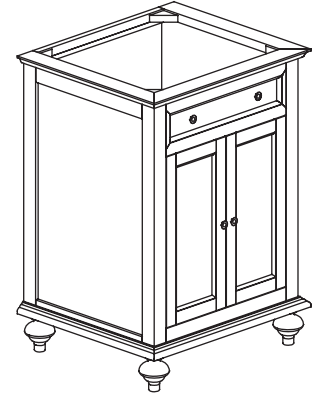

FEATURES

- Elegant Americana design
- Available in four standard sizes – 24", 30", 36" and 48"
- Available in rich Espresso finish
- Complemented by linen tower and matching mirror

COLORS / FINISHES

- DK: Espresso

NOMINAL DIMENSIONS

- 24" Width x 21" Depth x 34" Height

SPECIFIED MODEL

MODEL	DESCRIPTION	COLORS / FINISHES
V-GLENAYRE-24DK	GLENAYRE - 24" Vanity	<input type="checkbox"/> Espresso

RECOMMENDED COMPONENTS		
GRUT250BK	25" Stone Top	<input type="checkbox"/> Black Granite
M-GLENAYRE-24DK	24" Mirror	<input type="checkbox"/> Espresso
LT-GLENAYRE-20DK	20" Linen Tower	<input type="checkbox"/> Espresso
CUM177OV	18" Ceramic Undermount	<input type="checkbox"/> White
Faucet	Xylem Widespread Faucet	<input type="checkbox"/> Chrome <input type="checkbox"/> Brushed Nickel
Drain Kit	Xylem Umbrella Drain	<input type="checkbox"/> Chrome <input type="checkbox"/> Brushed Nickel