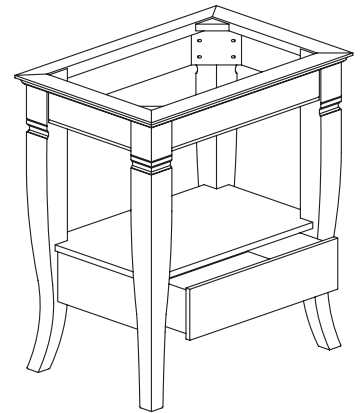

FEATURES

- Elegant transitional design
- Burnished black finish
- Bottom shelf with storage drawer
- Complimented by matching mirror

COLORS / FINISHES

- BK: Black Burnish

NOMINAL DIMENSIONS

- 30" Width x 21" Depth x 32" Height

SPECIFIED MODEL

MODEL	DESCRIPTION	COLORS / FINISHES
V-CAMINO-30DK	30" CAMINO Vanity Stand	<input type="checkbox"/> Black Burnish

RECOMMENDED COMPONENTS		
M-CAMINO-30DK	30" CAMINO Mirror	<input type="checkbox"/> Black Burnish
Counter Top (Vessel)	Any 31" Glass or Stone or REFLEX Vessel Top	
Sink	Vessel Sink (Glass or Vitreous China)	
Mounting Ring (Vessel)	Xylem Mounting Ring (for vessel sink)	<input type="checkbox"/> Chrome <input type="checkbox"/> Brushed Nickel
Drain Kit	Xylem Umbrella Drain	<input type="checkbox"/> Chrome <input type="checkbox"/> Brushed Nickel