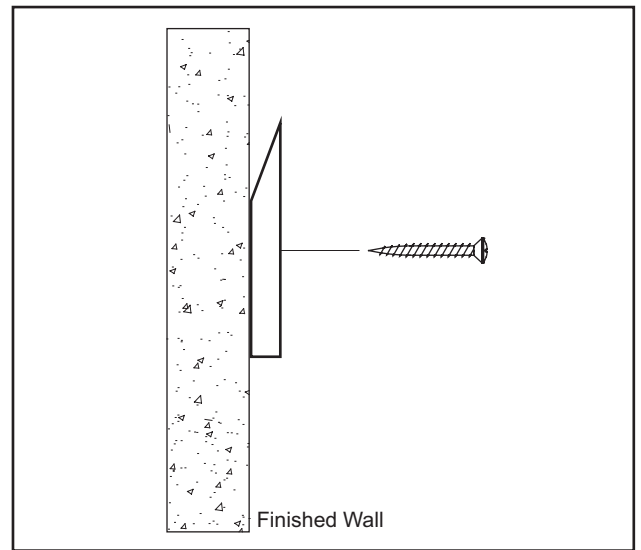

SUGGESTED TOOLS AND MATERIALS

PARTS / HARDWARE INCLUDED

200001

2x

115010

2x

MIRROR INSTALLATION

1