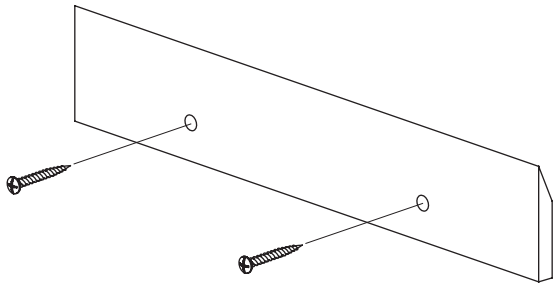

SUGGESTED TOOLS AND MATERIALS

Philips Screwdriver

Level

Drill

Tape Measure

Safety Glasses

PARTS / HARDWARE INCLUDED

200001

2x

115010

2x

MIRROR INSTALLATION

1

2