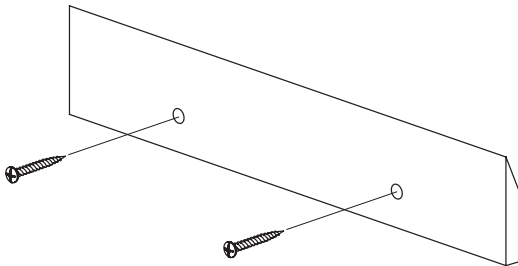

SUGGESTED TOOLS AND MATERIALS

PARTS / HARDWARE INCLUDED

2x

2x

SHELF INSTALLATION

1