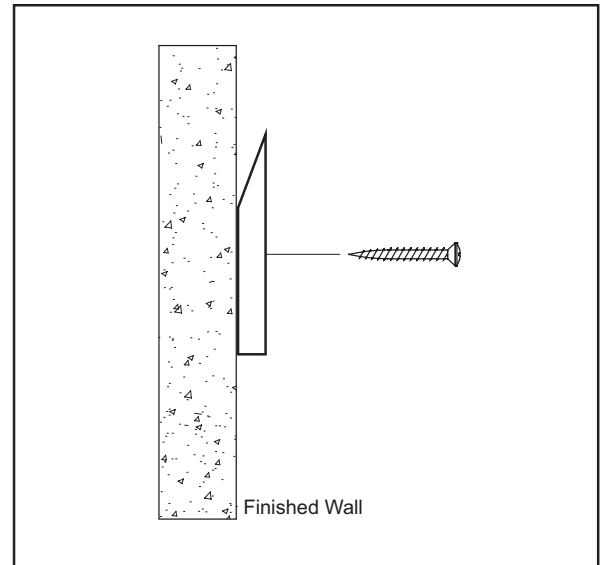

SUGGESTED TOOLS AND MATERIALS

PARTS / HARDWARE INCLUDED

2x

2x

SHELF INSTALLATION

1