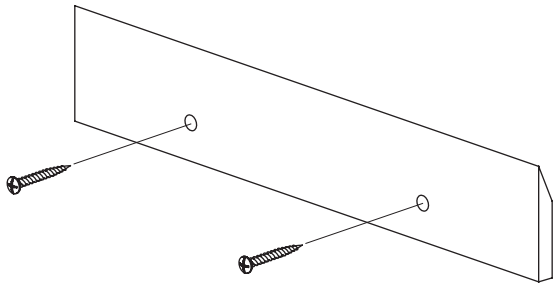

SUGGESTED TOOLS AND MATERIALS

Philips Screwdriver

Level

Drill

Tape Measure

Safety Glasses

PARTS / HARDWARE INCLUDED

200001

2x

115010

2x

WALL PANEL INSTALLATION

1

2