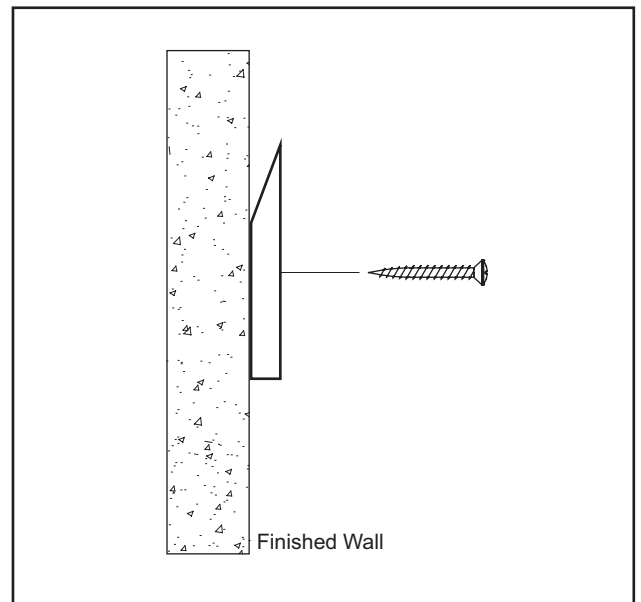

SUGGESTED TOOLS AND MATERIALS

Philips Screwdriver

Level

Drill

Tape Measure

Safety Glasses

PARTS / HARDWARE INCLUDED

200001

2x

115010

2x

WALL PANEL INSTALLATION

1

2