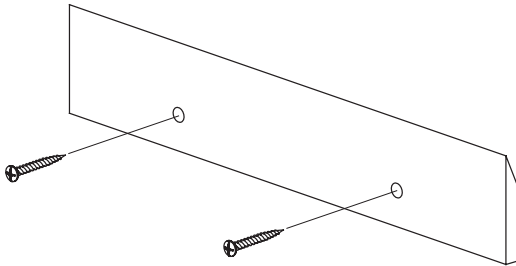

SUGGESTED TOOLS AND MATERIALS

PARTS / HARDWARE INCLUDED

MIRROR INSTALLATION

1