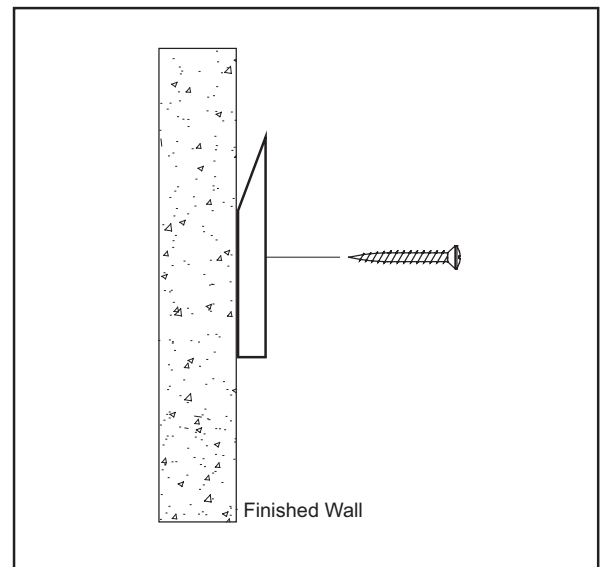

SUGGESTED TOOLS AND MATERIALS

PARTS / HARDWARE INCLUDED

MIRROR INSTALLATION

1