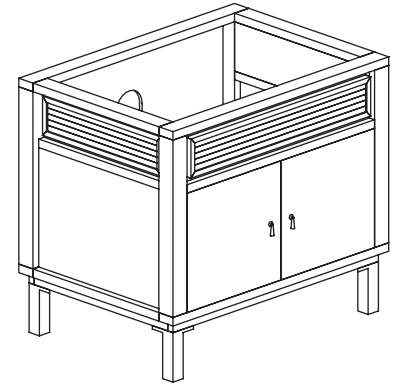

## FEATURES

- Asian design accented with bamboo elements
- Beautiful Dark Walnut finish
- Complements any contemporary or Asian design theme
- Matching Bamboo mirror available

## NOMINAL DIMENSIONS

- 30" Width x 21" Depth x 29" Height